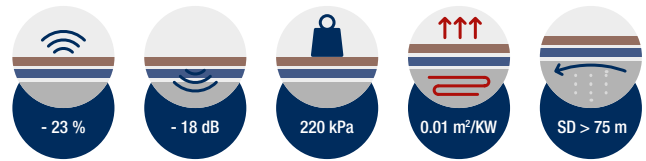

EXPERT

moderna Perfectfloor Eco

The durable and sustainable top product

for laminate and parquet

- + Outstanding reduction of reflected walking sound and impact sound
- + Very heavy and high-quality material ensures durability and extreme resistance
- + Recovery properties Warranty longlasting elasticity and a high dynamic load
- + Manufactured from natural raw materials
- + 100 % recyclable and emission-tested

Format
8.5 m x 1m

Thickness
1.8 mm

Content
8.5 m²

EXPERT

moderna Profloor

The vinyl underlay professional

for vinyl

- + Very good walking and footstep noise reduction
- + Protection of the flooring through extreme compressive strength and durability
- + 100% recyclable and emission-tested