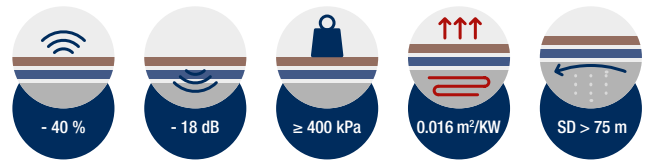

Format
15 m x 1m

Thickness
1 mm

Content
15 m²

EXPERT

moderna Gripfloor

The anti-slip expert

for vinyl

- + Very good walking and footstep noise reduction
- + Anti-slip coating fixes the flooring in place, thus protecting the click connection
- + Protection of the flooring through extreme compressive strength and durability
- + 100% recyclable and emission-tested