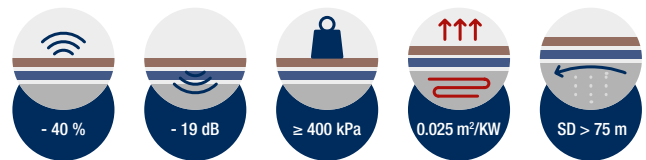

## moderna Gripfloor

The anti-slip expert

for vinyl

- + Very good walking and footstep noise reduction
- + Anti-slip coating fixes the flooring in place, thus protecting the click connection
- + Protection of the flooring through extreme compressive strength and durability
- + 100% recyclable and emission-tested